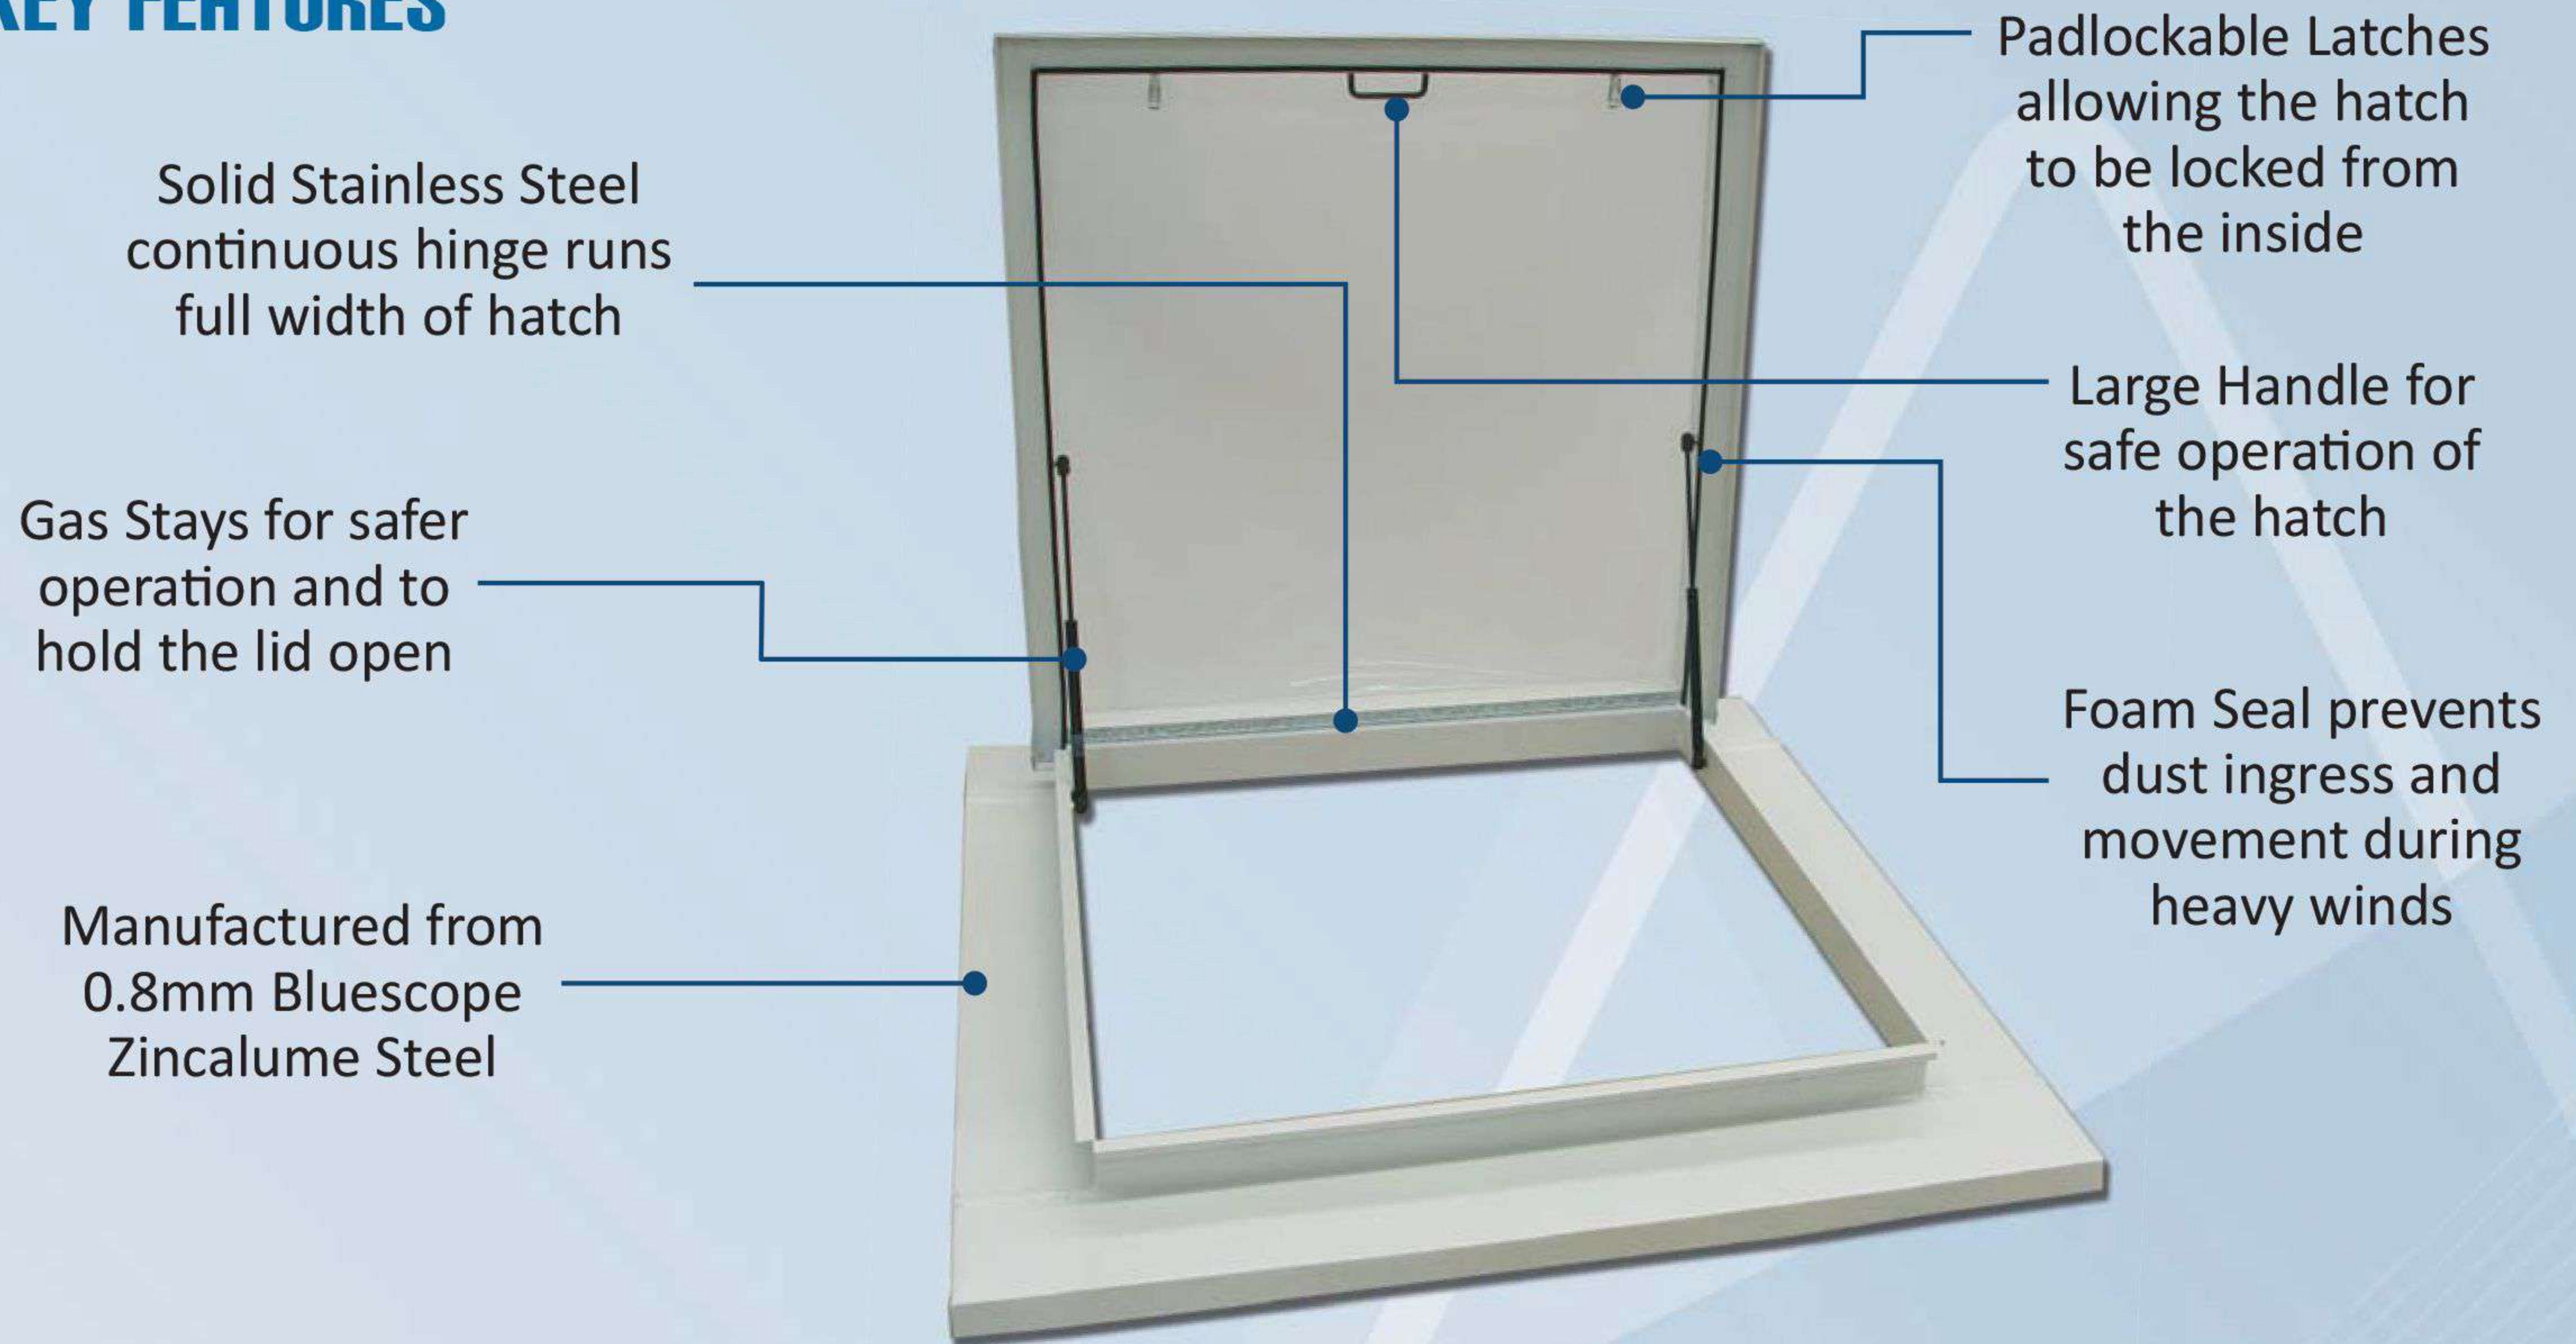

ROOF ACCESS HATCHES

*The safer way
to access your roof*

ROOF ACCESS HATCHES

The safer way to access your roof

KEY FEATURES

OPTIONS

- * Made to suit any roof type.
- * Available with Steel Lid, Acrylic Dome Lid, or Polycarbonate Dome lid.
- * Insulated lid also available on Steel Lid hatches.

STANDARD SIZES

- | | |
|---------------|----------------|
| 510mm X 820mm | 820mm X 820mm |
| 600mm X 600mm | 940mm X 940mm |
| 670mm X 670mm | 820mm X 1120mm |
- * Custom sizes also available

Steel Lid