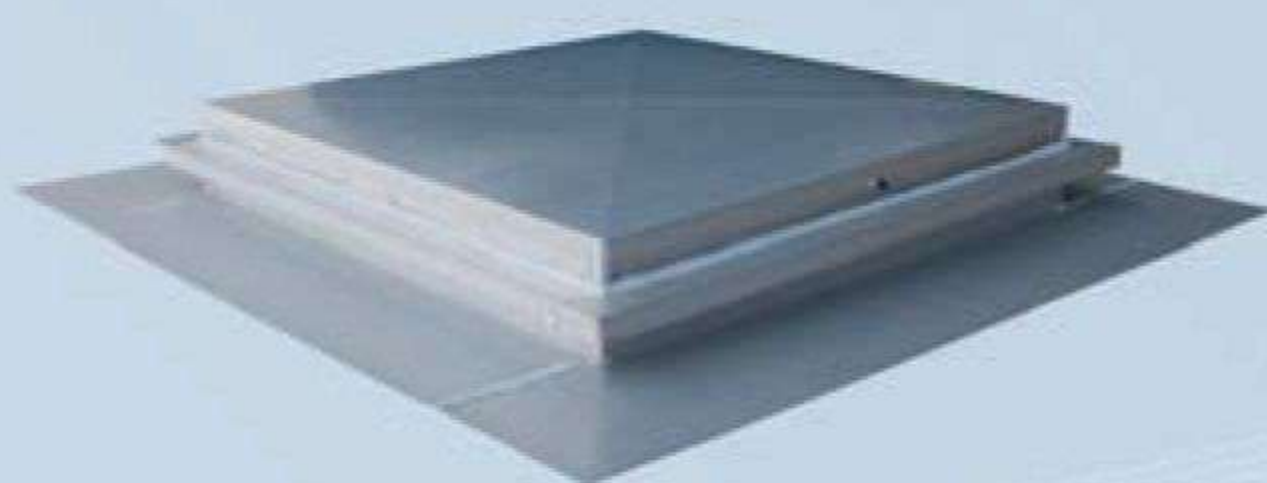

ROOF ACCESS HATCHES

*The safer way
to access your roof*

ROOF ACCESS HATCHES

The safer way to access your roof

KEY FEATURES

OPTIONS

- * Made to suit any roof type.
- * Available with Steel Lid, Acrylic Dome Lid, or Polycarbonate Dome lid.
- * Insulated lid also available on Steel Lid hatches.

STANDARD SIZES

- | | |
|---------------|----------------|
| 510mm X 820mm | 820mm X 820mm |
| 600mm X 600mm | 940mm X 940mm |
| 670mm X 670mm | 820mm X 1120mm |
- * Custom sizes also available

Steel Lid

Dome Lid

Insulated Steel Lid

Exclusively Distributed by:

#80 Hazelton St. Vista Verde Country Homes,
Antipolo Rizal, 1870
Ph: (02) 7000-3593 | (02) 8255-3383
Email: inquiry@aga.ph

ISO Certified Company

9001:2008 and 14001:2004