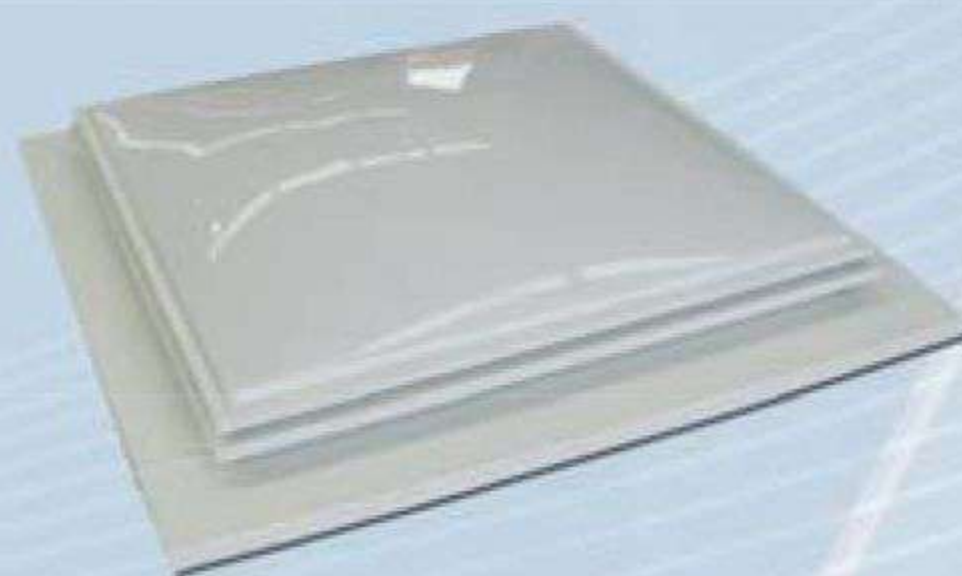

ROOF ACCESS HATCHES

*The safer way
to access your roof*

ROOF ACCESS HATCHES

The safer way to access your roof

KEY FEATURES

OPTIONS

- * Made to suit any roof type.
- * Available with Steel Lid, Acrylic Dome Lid, or Polycarbonate Dome lid.
- * Insulated lid also available on Steel Lid hatches.

STANDARD SIZES

- | | |
|---------------|----------------|
| 510mm X 820mm | 820mm X 820mm |
| 600mm X 600mm | 940mm X 940mm |
| 670mm X 670mm | 820mm X 1120mm |
- * Custom sizes also available

Steel Lid